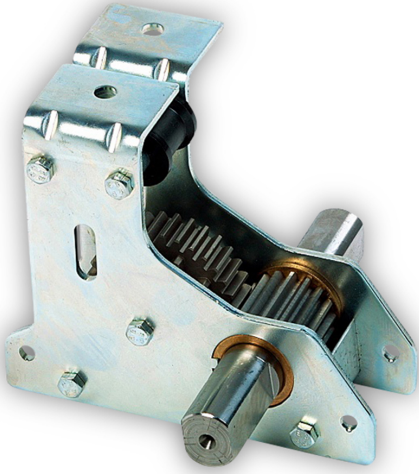

# THG40 rack housing unit

[Read More](#)

**SKU:** 7200

**Price:**

**Stock:** instock

**Categories:** [Drives and Racks](#)

## Product Description